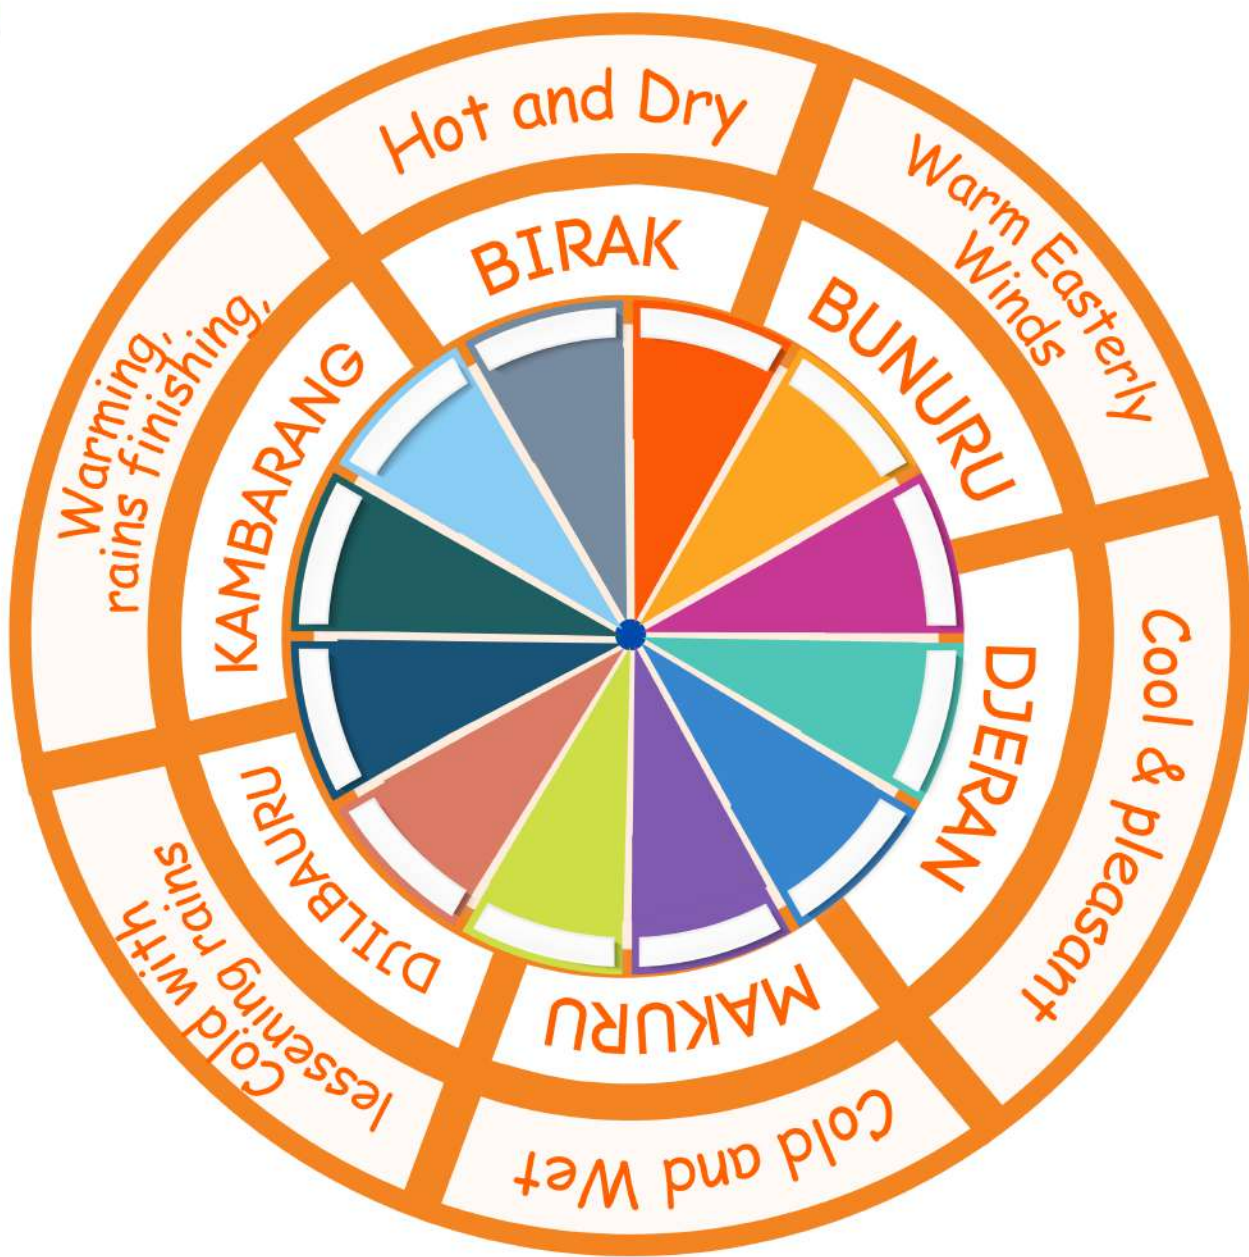

NOONGAR CALENDAR

Map the seasons to the European calendar.

Name and order months and seasons both European and those of first nations Australians

© LearnFromPlay | LearnFromPlay.com

JANUARY	APRIL	JULY	OCTOBER
FEBRUARY	MAY	AUGUST	NOVEMBER
MARCH	JUNE	SEPTEMBER	DECEMBER