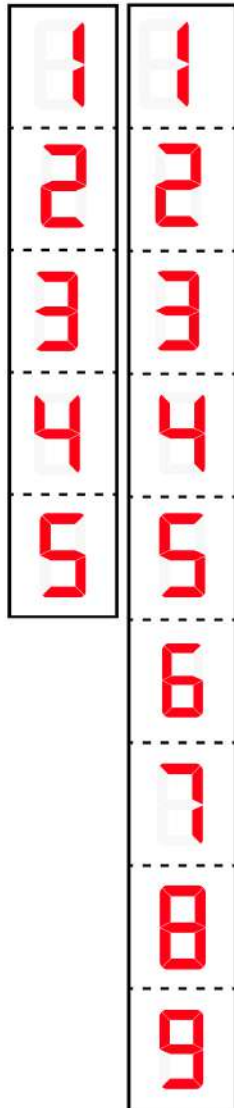

A MATHS 'N' MOVEMENT ACTIVITY

Emit makes time by becoming a watch maker and repairer or horologists.
Cut along the dotted line and insert the number cards to create a pull
through digital clock on your own.

Tells time on a digital clock.