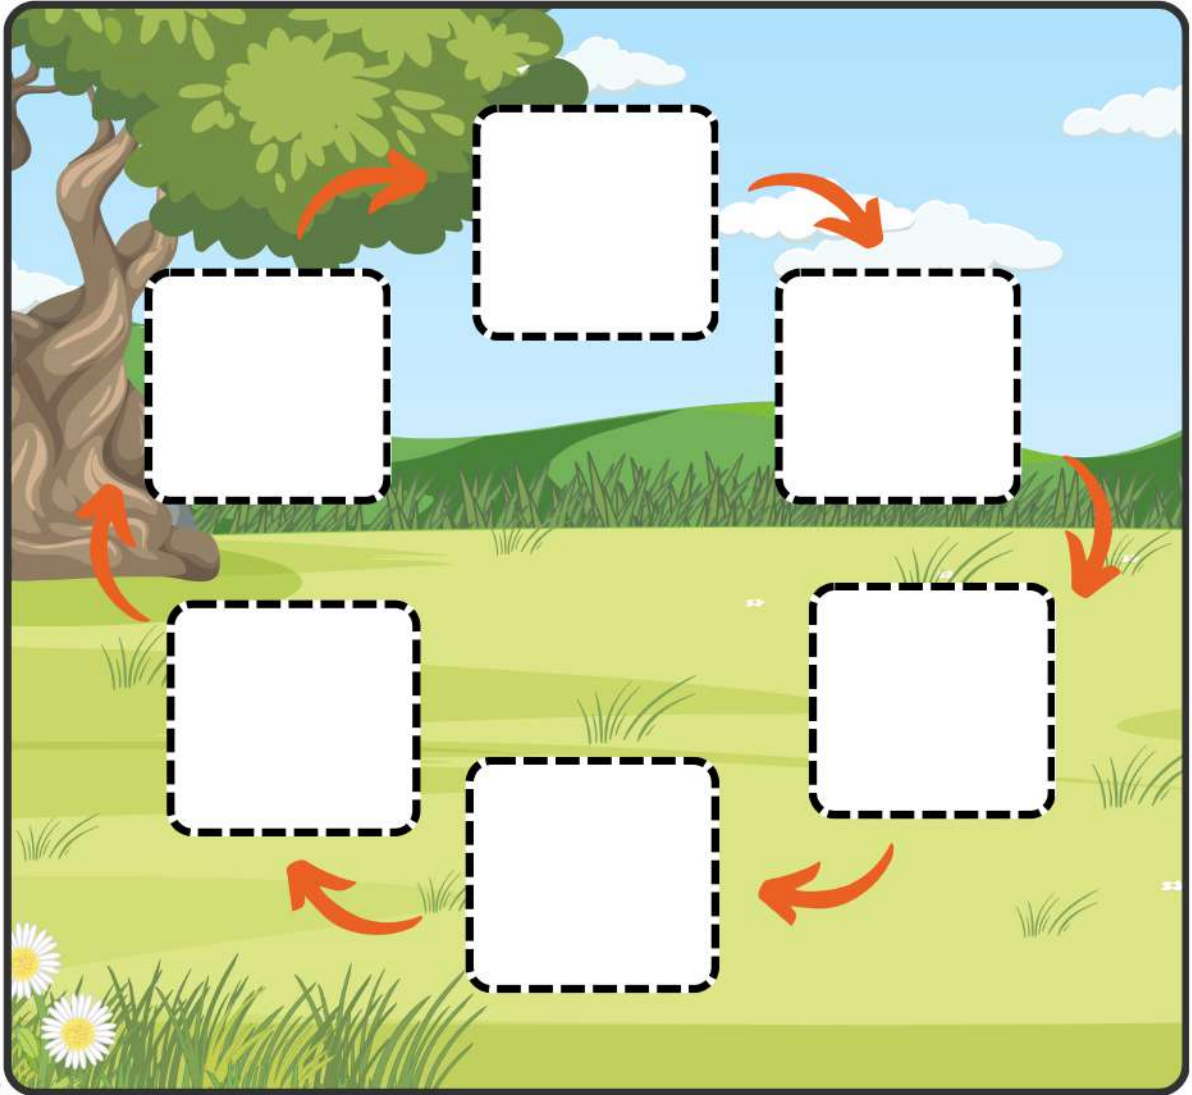

LOCUST LIFECYCLE

Locusts can grow from eggs to adults in just 2 months. Cut and paste the life cycle of the locust below.

Living things grow, change and have offspring similar to themselves.

© LearnFromPlay | LearnFromPlay.com