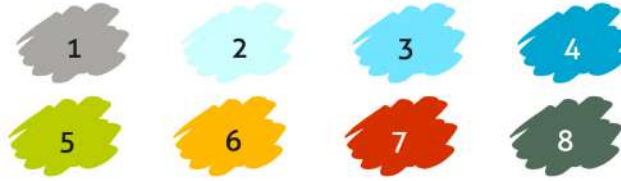

# TOTEM COLOUR BY NUMBER

Use the information below to discover Melissa Greenwood's totem animal.

Demonstrates an increasing understanding of numbers and colours.