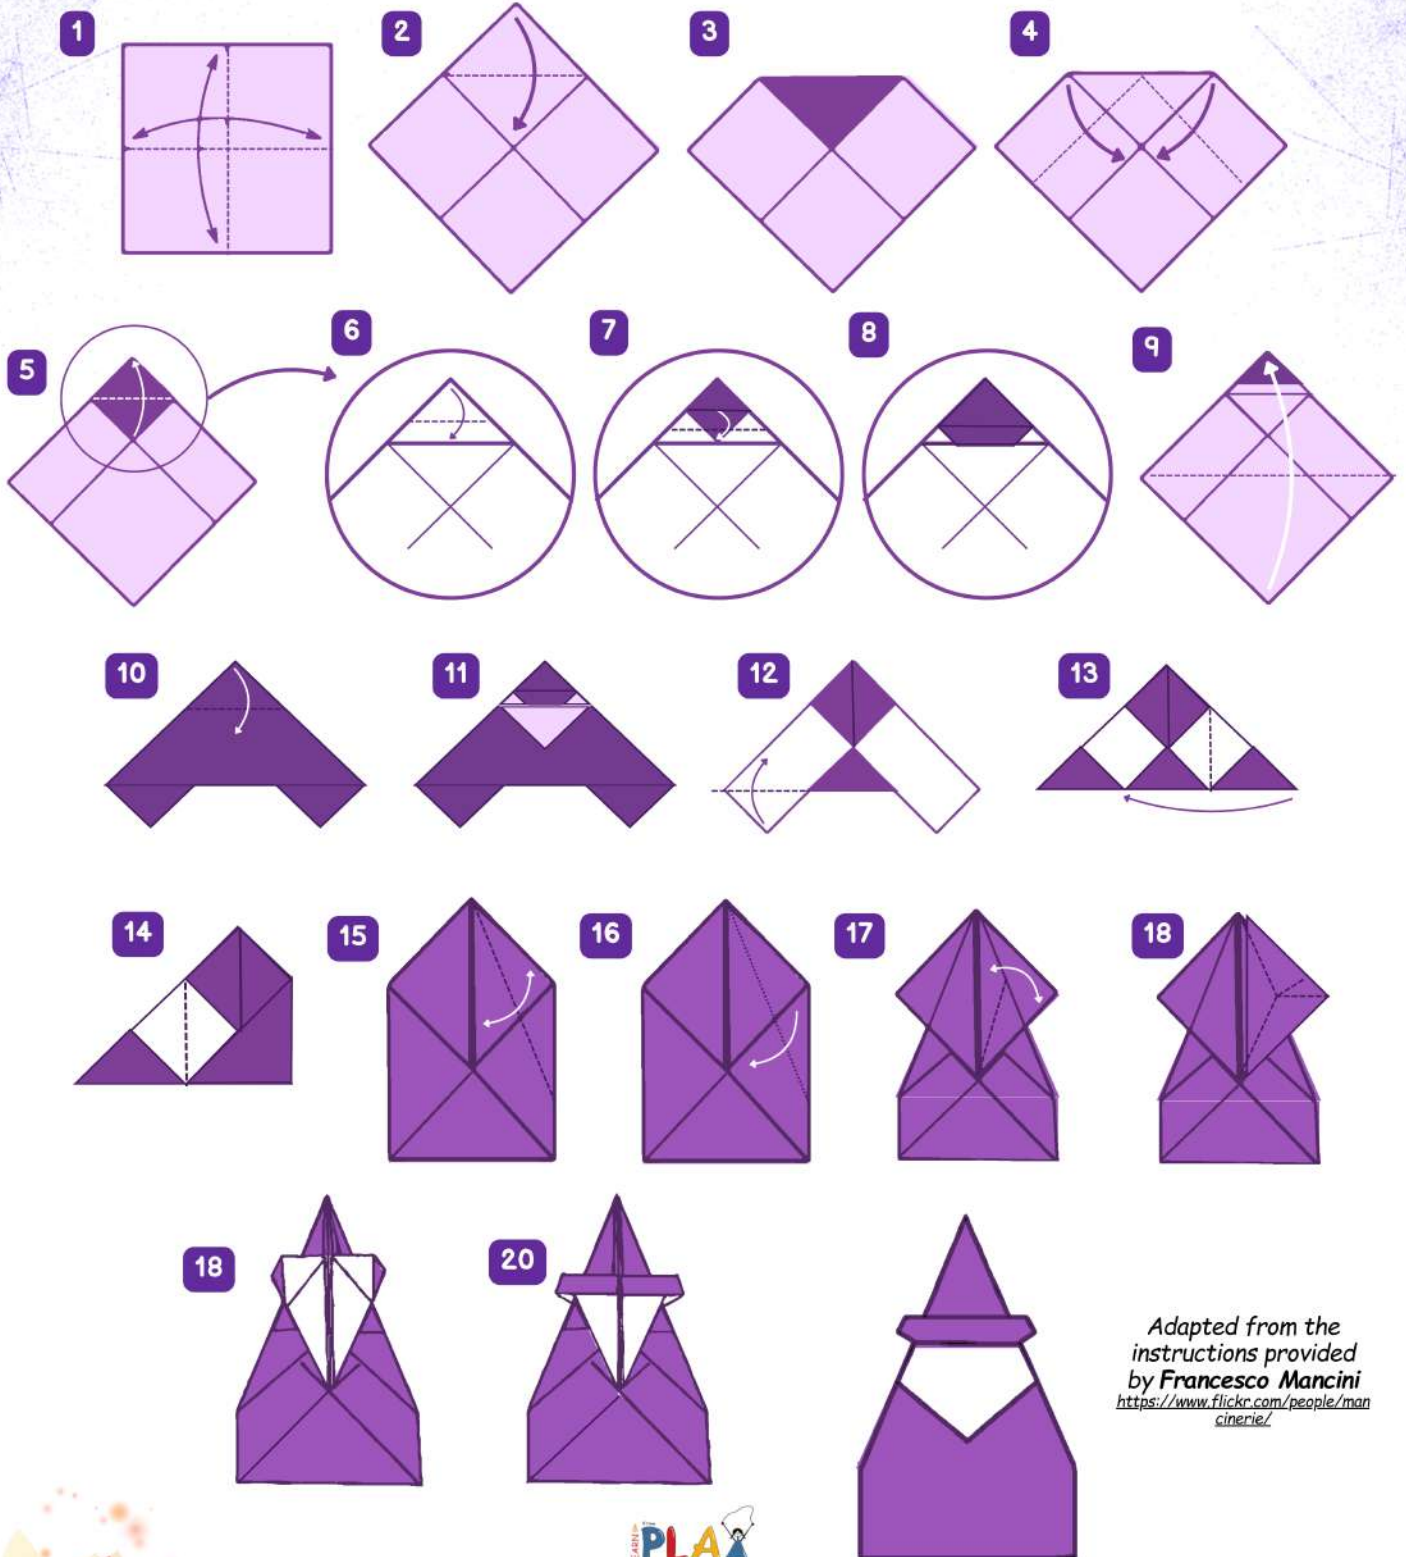

# Witches hat corner bookmark

Use the instructions below to make a witches hat corner bookmark.

Adapted from the instructions provided by **Francesco Mancini**  
[https://www.flickr.com/people/man\\_cinerie/](https://www.flickr.com/people/man_cinerie/)