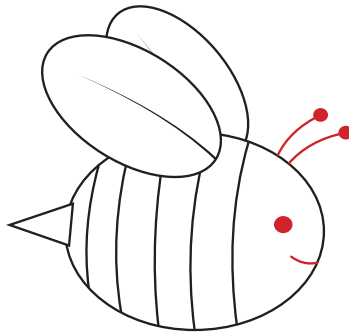

Draw a Bee

Follow these steps to draw a simple bee.

Step 1

Draw a fat oval for the body.

Step 2

Draw ovals for the wings and lines for the details.

Step 3

Draw curved lines for the bee's stripes.

Step 4

Make a rectangle for the bee's stinger.

Step 5

Draw circles for the eyes and the tip of the antenna and lines for the mouth and antenna.

Step 6

Finalize the bee by adding color.